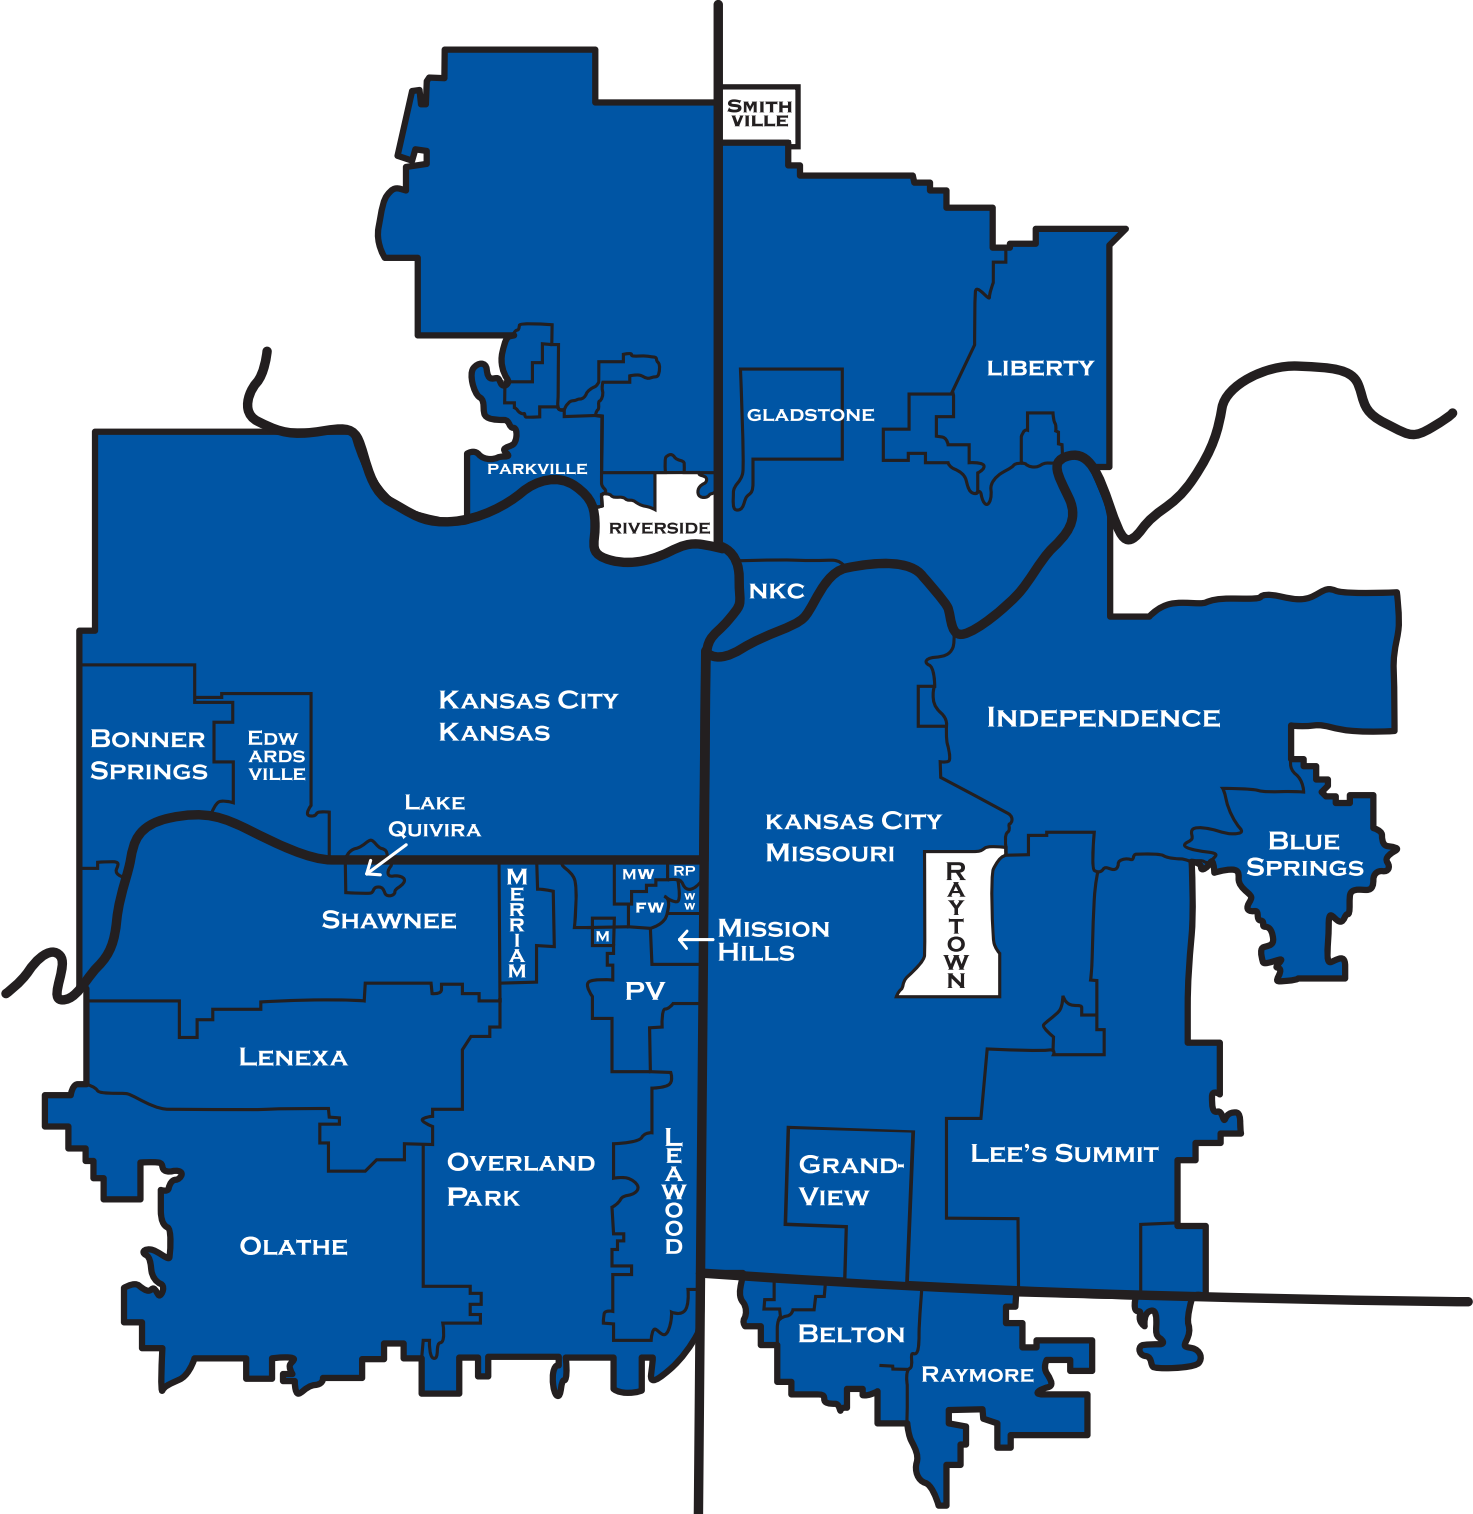

METRO SMOKE FREE COMMUNITIES

BLUE = PUBLIC SMOKING RESTRICTIONS
WHITE = NO ACTIVITY