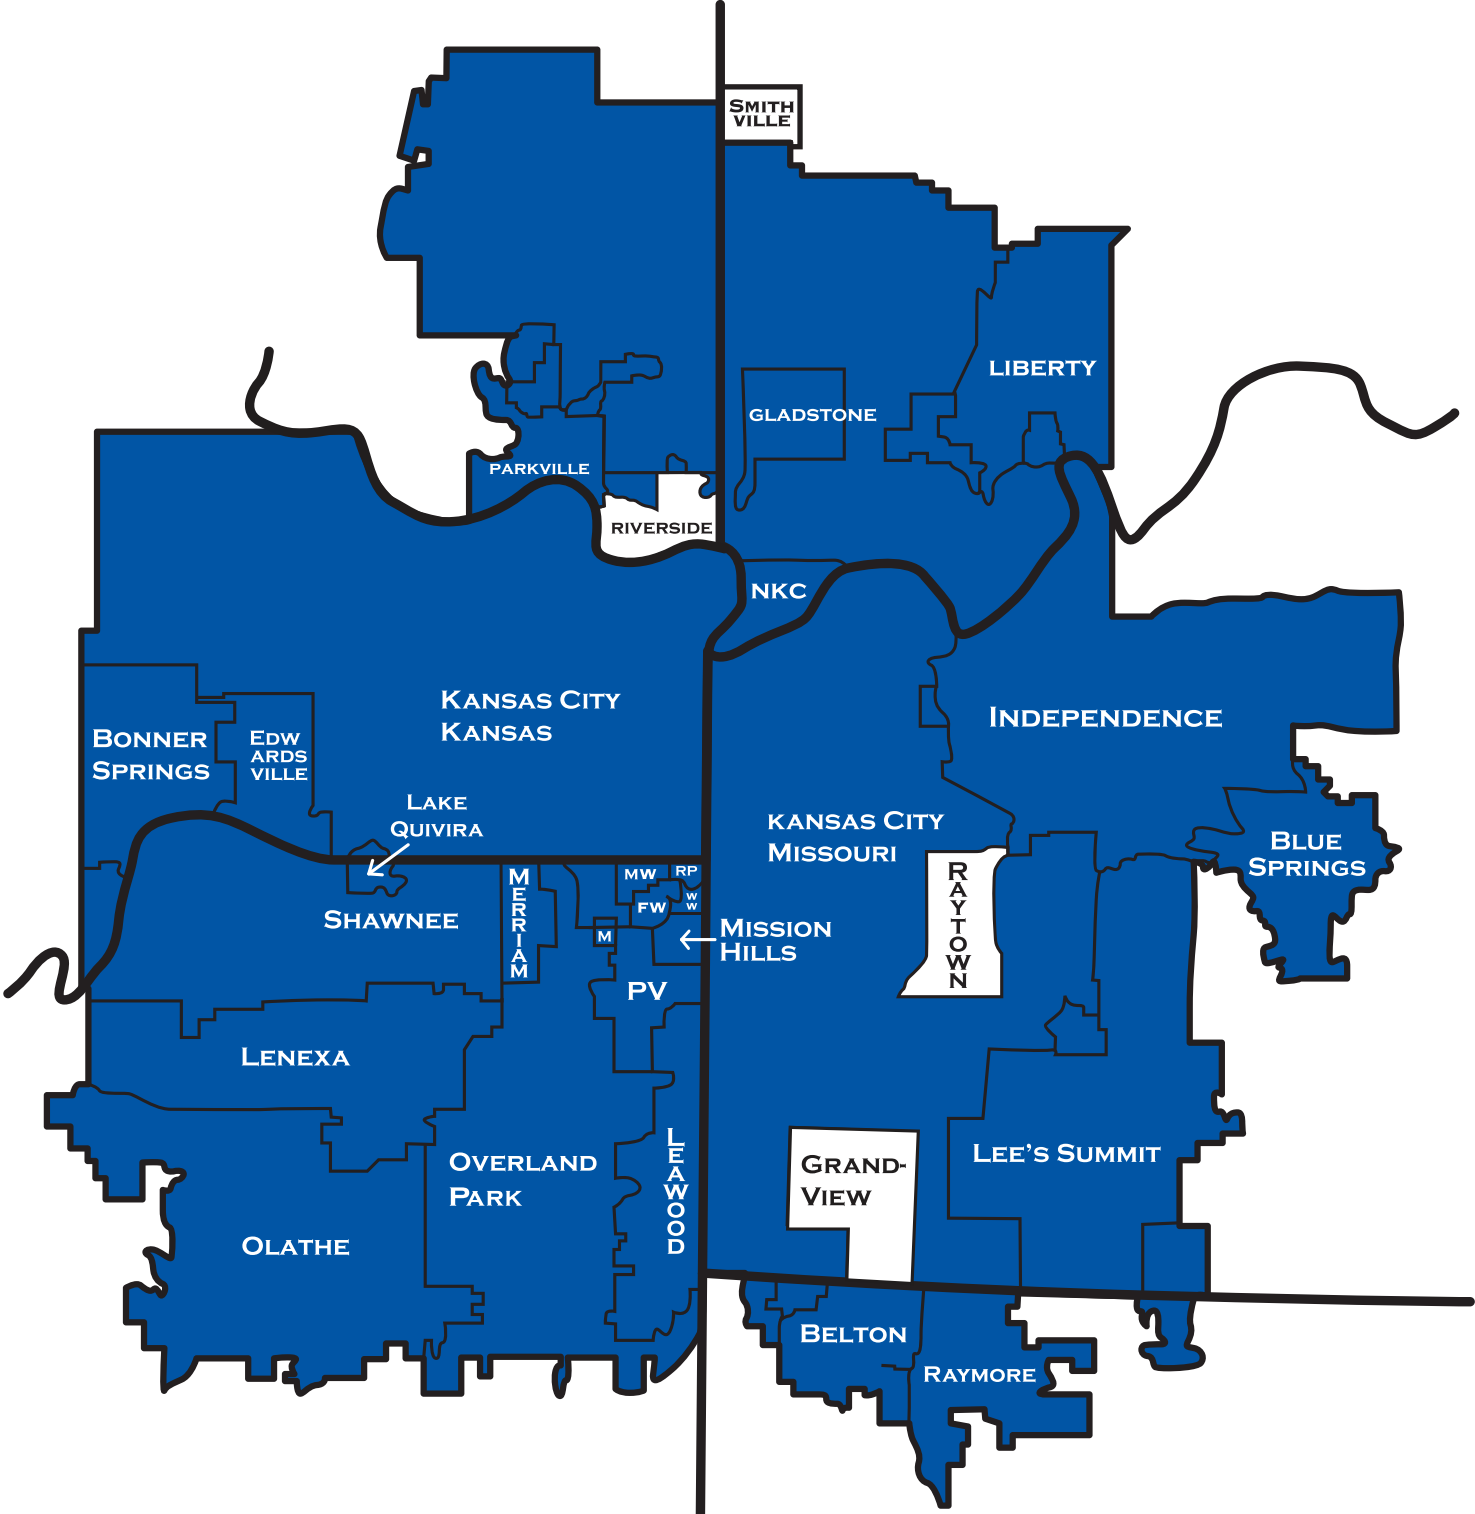

METRO SMOKE FREE COMMUNITIES

BLUE = PUBLIC SMOKING RESTRICTIONS
WHITE = NO ACTIVITY